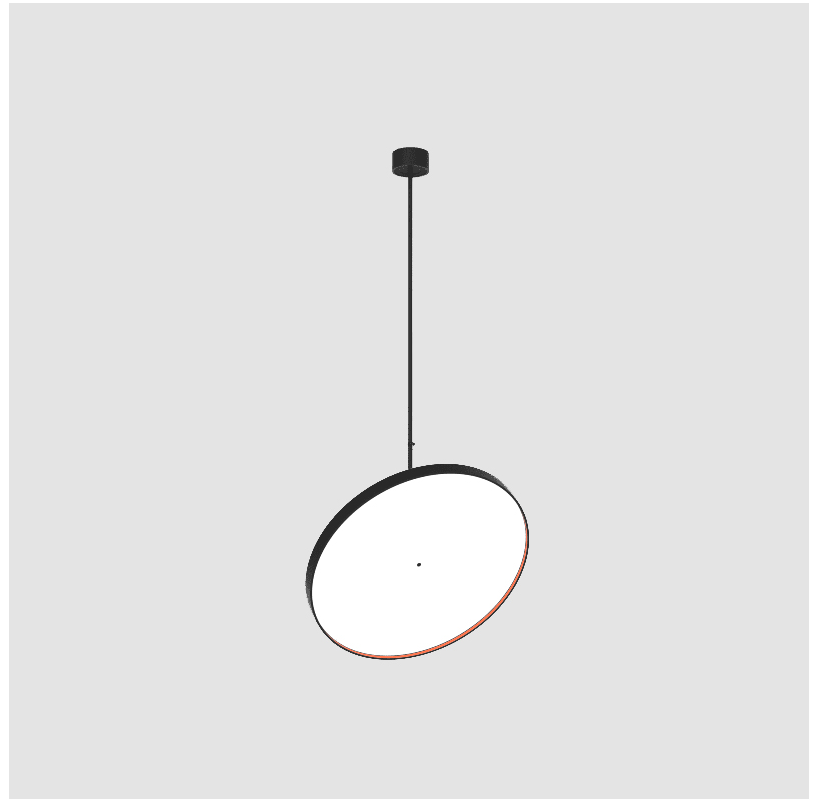

GENERAL

Series: Sign Diva Flex
Subseries: Sign Diva Flex Korona
Partner: Prolicht
Division: Architectural
Installation: Suspension
Product Type: Pendant
Mounting Location: Ceiling
Light Distribution: Adjustable

PHYSICAL

Shape: Round
Diameter (mm): 850
Diameter (in): 33 7/16
Height (mm): 1620
Height (in): 63 3/4
Weight (kg): 2.007
Weight (lbs): 4.42
Diffuser: PMMA - Opal / Micro-Prism / Sparkling Secret / Vintage Industrial
Fixture Finish: SSR / BKV / CWI / CRY / HAB / UFT / ITA / RUA / FTG / MYG / LOD / PUS / FRO / FUP / KIA / POP / BLS / SPG / MEY / GOH / CHC / COM / ABZ / JAG / OBR / MOS / ROR
Fixture Material: PMMA / Extruded Aluminum / Steel

ELECTRICAL

Lamp Type: LED (Zhaga Standard)
Input Wattage (W): 88
Total Output Wattage (W): 76.8
Dimming: Tri-Mode (Non-Dimming and Phase Dimming (120Vac only) and 0-10V Dimming)
Driver Included: Yes
Driver Location: Integrated
Driver Type: Constant Current - Universal
Driver Class: Class 2
Input Voltage (V): 120 - 277
Constant Current (MA): 600

LED

Color Temperature (°K): 2700 / 3000 / 3500 / 4000
Max. Delivered Lumen (lm): 9094 / 9806 / 11385 / 13736
Nominal Lumen (lm): 10753 / 11596 / 13461 / 13736
CRI: >90 CRI
Lamp Life (hrs): 50000

OPTICAL

Adjustability: Rotational 170°; Tilt 90°

RATINGS AND CERTIFICATIONS

Certified By: Certified for North American Standards
IP rating: IP20