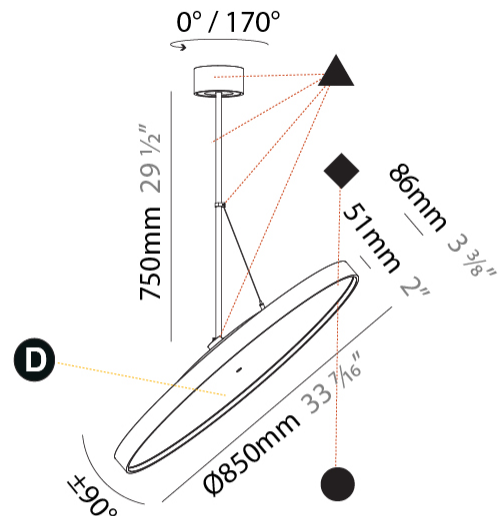

PHYSICAL

Diameter (mm): 850
 Diameter (in): 33 7/16
 Height (mm): 870
 Height (in): 34 1/4
 Weight (kg): 9
 Weight (lbs): 19.8
 Diffuser: PMMA - Opal / Micro-Prism / Sparkling Secret / Vintage Industrial
 Fixture Finish: SSR / BKV / CWI / CRY / HAB / UFT / ITA / RUA / FTG / MYG / LOD / PUS / FRO / FUP / KIA / POP / BLS / SPG / MEY / GOH / CHC / COM / ABZ / JAG / OBR / MOS / ROR
 Fixture Material: PMMA / Extruded Aluminum / Steel

Adjustability: Rotational 170°; Tilt 90°
--

RATINGS AND CERTIFICATIONS

Certified By: Certified for North American Standards
IP rating: IP20

SIGN DIVA FLEX KORONA SUSPENSION

A30867-

PROJECT	_____
TYPE	_____
SPECIFIER	_____
QUANTITY	_____
DATE	_____

PHYSICAL

Shape: Round
 Diameter (mm): 850
 Diameter (in): 33 7/16
 Height (mm): 1620
 Height (in): 63 3/4
 Weight (kg): 2.007
 Weight (lbs): 4.42
 Diffuser: PMMA - Opal / Micro-Prism / Sparkling Secret / Vintage Industrial
 Fixture Finish: SSR / BKV / CWI / CRY / HAB / UFT / ITA / RUA / FTG / MYG / LOD / PUS / FRO / FUP / KIA / POP / BLS / SPG / MEY / GOH / CHC / COM / ABZ / JAG / OBR / MOS / ROR
 Fixture Material: PMMA / Extruded Aluminum / Steel